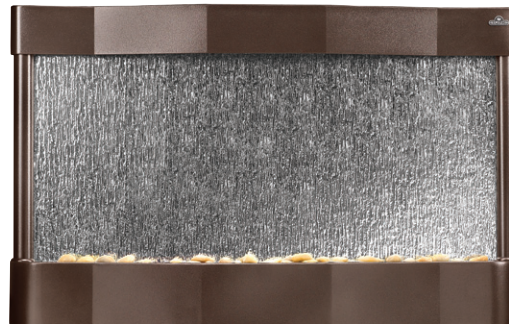

Clear Out Sale

Wall Mount Waterfalls Going Obsolete

Napoleon's wall mount waterfall collection will be going obsolete in the near future. Order yours today at our clear out price and get them in your showrooms. The wall mount waterfalls are easy to use and install which make them great presents for under the tree.

- Rippled glass back panel comes standard
- Built-in pump comes standard
- Decorative river rocks included

Limited Quantities,
Place your order today!

WF3SMZ-RG

WF4SMZ-RG

WF5SMK-RG

WF7SMZ-RG

WF10SMZ-RG

Product Code	Description	Dealer Cost	Clear Out Pricing
WF3SMZ-RG	Brown Surround 19" W x 9" D x 36" H	\$239.40	\$168.00
WF4SMZ-RG	Brown Surround 25" W x 7" D x 37" H- Light Incl.	\$329.40	\$230.00
WF5SMK-RG	Black Surround 36" W x 7.5" D x 30" H- Light Incl.	\$419.40	\$293.00
WF7SMZ-RG	Brown Surround 47"W x 7" D x 29" H - Light Incl.	\$521.40	\$365.00
WF10SMZ-RG	Brown Surround 25" W x 8" D x 60" H - Light Incl.	\$599.40	\$419.00

Please note: The built-in and freestanding waterfalls will still be available and are not going obsolete.