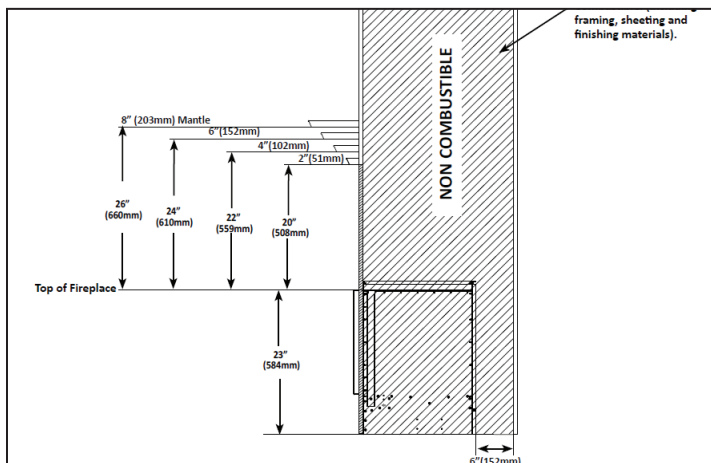

GALAXY™ 48 OUTDOOR GAS FIREPLACE

Specifications

Model	BTU	Width		Height		Depth		Glass
		Pre-Trim	Trim	Pre-Trim	Trim	Pre-Trim	Trim	
GSS48	55,000	50 1/2"	52 7/16"	24 1/2"	25 1/2"	19 9/32"	20 - 22 1/2"	5.5 x 47.5
GSS48ST	55,000	50 1/2"	52 7/16"	24 1/2"	25 1/2"	24"	25 1/8"-30 1/8"	5.5 x 47.5

Overview

Dimensions

GALAXY™ 48 OUTDOOR GAS FIREPLACE

Framing & Clearances

Minimum Fireplace Clearances

Appliance Location

Combustible Mantel Clearances

Product information provided is not complete and is subject to change without notice. Please consult the installation manual for the most up to date installation information.

Minimum Enclosure Clearances