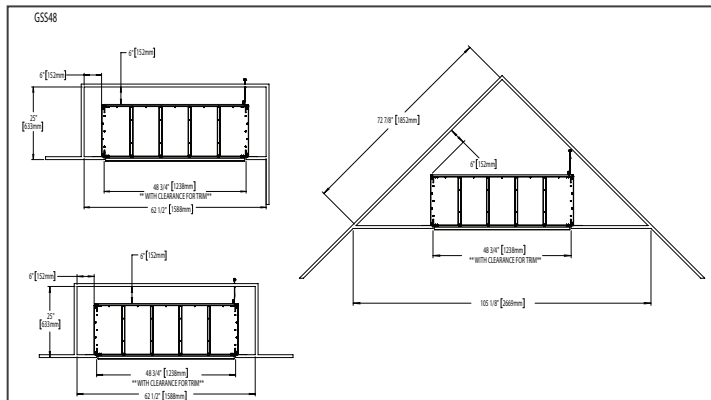

GALAXY™ 48 OUTDOOR GAS FIREPLACE

Specifications

Model	BTU	Width		Height		Depth		Glass
		Pre-Trim	Trim	Pre-Trim	Trim	Pre-Trim	Trim	
GSS48	55,000	50 1/2"	52 7/16"	24 1/2"	25 1/2"	19 9/32"	20 - 22 1/2"	5.5 x 47.5
GSS48ST	55,000	50 1/2"	52 7/16"	24 1/2"	25 1/2"	24"	25 1/8"-30 1/8"	5.5 x 47.5

Overview

Dimensions

GALAXY™ 48 OUTDOOR GAS FIREPLACE

Framing & Clearances

Minimum Fireplace Clearances

Appliance Location

Combustible Mantel Clearances

Product information provided is not complete and is subject to change without notice. Please consult the installation manual for the most up to date installation information.