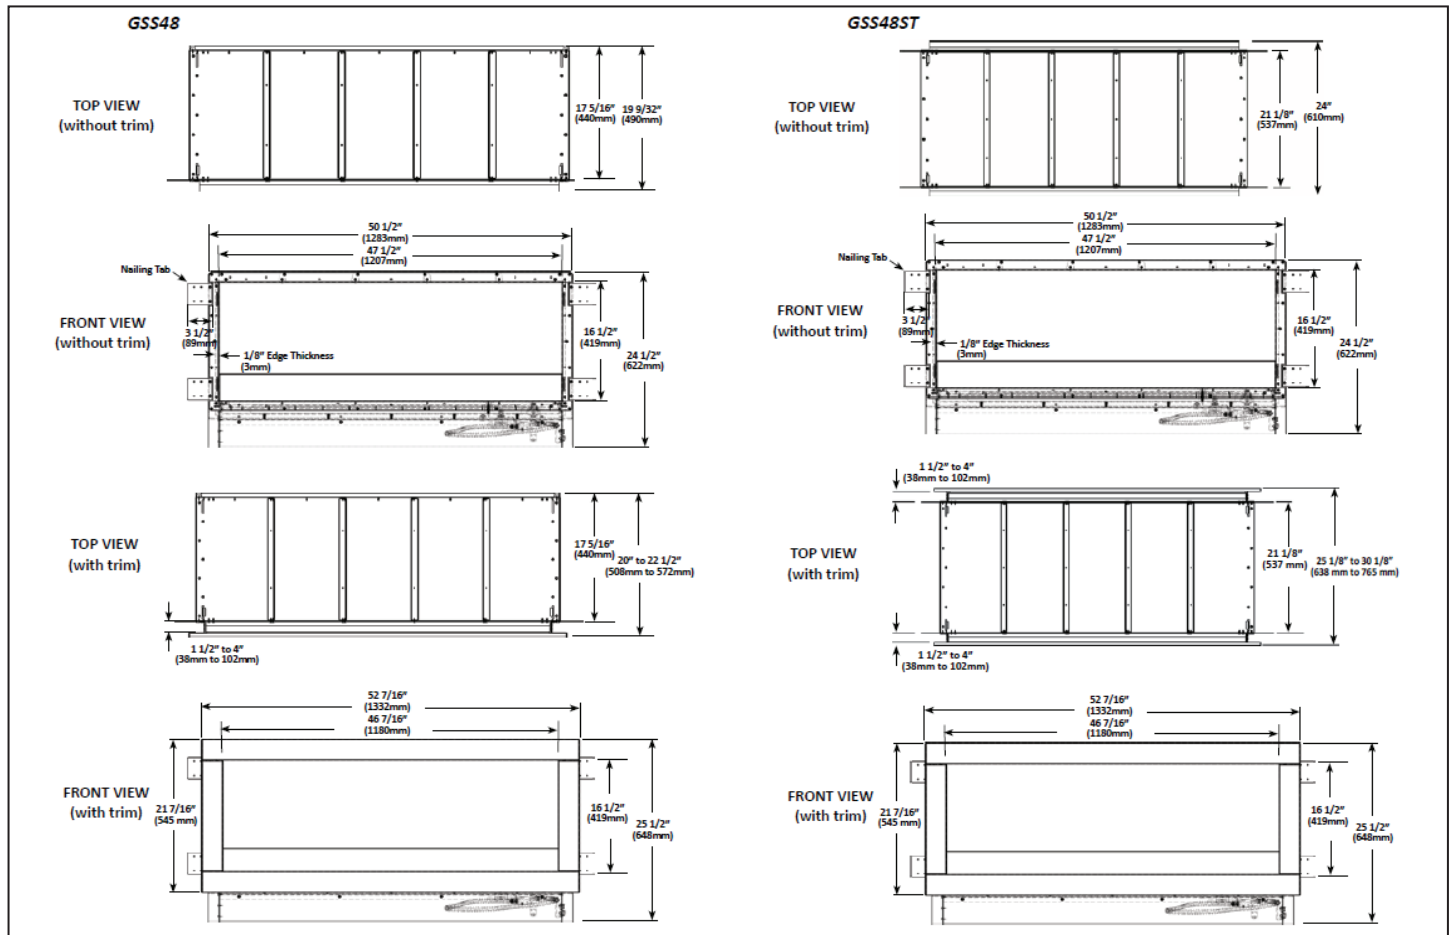

GALAXY™ 48 OUTDOOR GAS FIREPLACE

Specifications

Model	BTU	Width		Height		Depth		Glass
		Pre-Trim	Trim	Pre-Trim	Trim	Pre-Trim	Trim	
GSS48	55,000	50 1/2"	52 7/16"	24 1/2"	25 1/2"	19 9/32"	20 - 22 1/2"	5.5 x 47.5
GSS48ST	55,000	50 1/2"	52 7/16"	24 1/2"	25 1/2"	24"	25 1/8"-30 1/8"	5.5 x 47.5

Overview

Dimensions

GALAXY™ 48 OUTDOOR GAS FIREPLACE

Framing & Clearances

Minimum Fireplace Clearances

Appliance Location

Combustible Mantel Clearances

Product information provided is not complete and is subject to change without notice. Please consult the installation manual for the most up to date installation information.