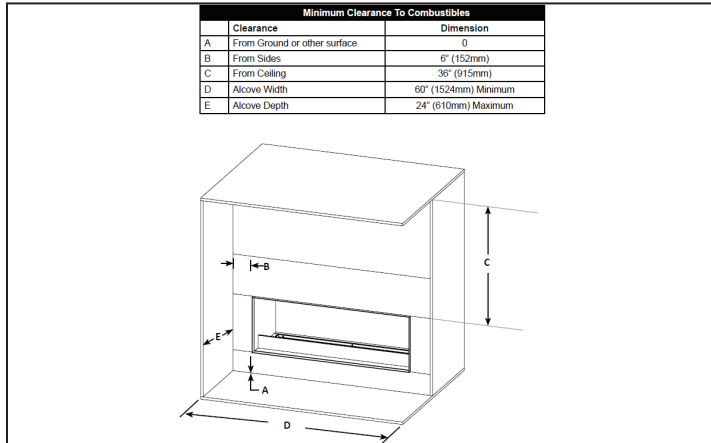

GALAXY™ 48 OUTDOOR GAS FIREPLACE

Specifications

Model	BTU	Width		Height		Depth		Glass
		Pre-Trim	Trim	Pre-Trim	Trim	Pre-Trim	Trim	
GSS48	55,000	50 1/2"	52 7/16"	24 1/2"	25 1/2"	19 9/32"	20 - 22 1/2"	5.5 x 47.5
GSS48ST	55,000	50 1/2"	52 7/16"	24 1/2"	25 1/2"	24"	25 1/8"-30 1/8"	5.5 x 47.5

Overview

Dimensions

GALAXY™ 48 OUTDOOR GAS FIREPLACE

Framing & Clearances

Minimum Fireplace Clearances

Appliance Location

Combustible Mantel Clearances

Product information provided is not complete and is subject to change without notice. Please consult the installation manual for the most up to date installation information.

Minimum Enclosure Clearances