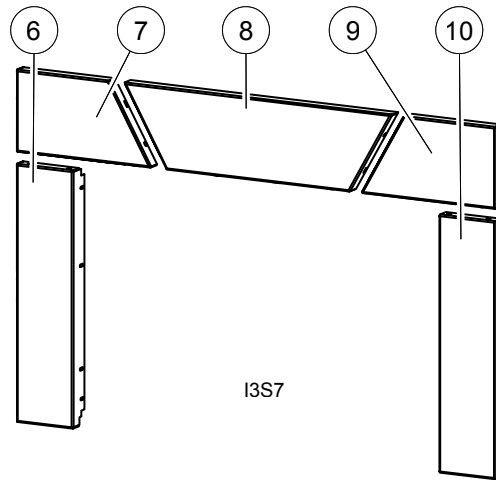

# IR3-1 ACCESSORIES (Page 2)

MKGK / MKGB / MKGR  
MKGA / MKGC / MKGT

MEGK / MEGB / MEGR  
MEGA / MEGT

ITEMS MAY NOT APPEAR EXACTLY AS ILLUSTRATED

REF. NO	PART NUMBER	DESCRIPTION
1	W263-0121	BOTTOM LEFT FLASHING (I3S6)
2	W263-0120	TOP LEFT FLASHING (I3S6)
3	W263-0119	CENTER FLASHING (I3S6)
4	W263-0118	TOP RIGHT FLASHING (I3S6)
5	W263-0117	BOTTOM RIGHT FLASHING (I3S6)
6	W263-0172	BOTTOM LEFT FLASHING (I3S7)
7	W263-0169	TOP LEFT FLASHING (I3S7)
8	W263-0170	CENTER FLASHING (I3S7)
9	W263-0168	TOP RIGHT FLASHING (I3S7)
10	W263-0171	BOTTOM RIGHT FLASHING (I3S7)
11	W263-0126	BOTTOM LEFT FLASHING (I3S7)
12	W263-0125	TOP LEFT FLASHING (I3S7)

REF. NO	PART NUMBER	DESCRIPTION
13	W263-0124	CENTER FLASHING (I3S7)
14	W263-0123	TOP RIGHT FLASHING (I3S7)
15	W263-0122	BOTTOM RIGHT FLASHING (I3S7)
16	W715-0561	HEARTH TRIM (GI-RB)
17	W525-0022	RAILS (GI-RB) (X2)
18	I3BK	BLOWER KIT
19	MKRY / MKRM	RIVER ROCK MEDIA KIT
20	GLASS MEDIA	MEDIA KIT (VARIOUS COLOURS)
21	MKRY3	RIVER ROCK MEDIA KIT (GREY)
22	GLASS MEDIA	MEDIA ENHANCEMENT KIT (VARIOUS COLOURS)
23	W385-0334	NAPOLEON LOGO