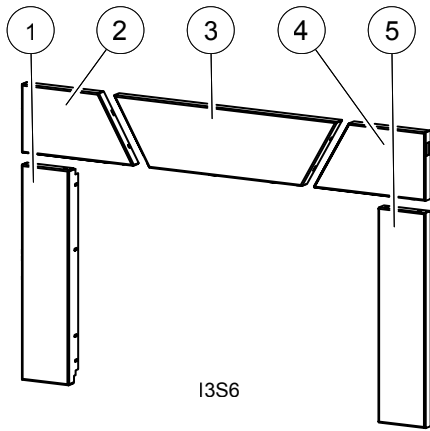

# IR3-1 ACCESSORIES (Page 2)

MKGK / MKGB / MKGR  
MKGA / MKGC / MKGT

MEGK / MEGB / MEGR  
MEGA / MEGT

ITEMS MAY NOT APPEAR EXACTLY AS ILLUSTRATED

REF. NO	PART NUMBER	DESCRIPTION
1	W263-0121	BOTTOM LEFT FLASHING (I3S6)
2	W263-0120	TOP LEFT FLASHING (I3S6)
3	W263-0119	CENTER FLASHING (I3S6)
4	W263-0118	TOP RIGHT FLASHING (I3S6)
5	W263-0117	BOTTOM RIGHT FLASHING (I3S6)
6	W263-0172	BOTTOM LEFT FLASHING (I3S7)
7	W263-0169	TOP LEFT FLASHING (I3S7)
8	W263-0170	CENTER FLASHING (I3S7)
9	W263-0168	TOP RIGHT FLASHING (I3S7)
10	W263-0171	BOTTOM RIGHT FLASHING (I3S7)
11	W263-0126	BOTTOM LEFT FLASHING (I3S7)
12	W263-0125	TOP LEFT FLASHING (I3S7)

REF. NO	PART NUMBER	DESCRIPTION
13	W263-0124	CENTER FLASHING (I3S7)
14	W263-0123	TOP RIGHT FLASHING (I3S7)
15	W263-0122	BOTTOM RIGHT FLASHING (I3S7)
16	W715-0561	HEARTH TRIM (GI-RB)
17	W525-0022	RAILS (GI-RB) (X2)
18	I3BK	BLOWER KIT
19	MKRY / MKRM	RIVER ROCK MEDIA KIT
20	GLASS MEDIA	MEDIA KIT (VARIOUS COLOURS)
21	MKRY3	RIVER ROCK MEDIA KIT (GREY)
22	GLASS MEDIA	MEDIA ENHANCEMENT KIT (VARIOUS COLOURS)
23	W385-0334	NAPOLEON LOGO