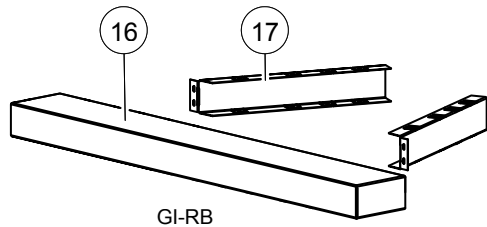

# IR3-1 ACCESSORIES (Page 2)

MKGK / MKGB / MKGR  
MKGA / MKGC / MKGT

MEGK / MEGB / MEGR  
MEGA / MEGT

ITEMS MAY NOT APPEAR EXACTLY AS ILLUSTRATED

REF. NO	PART NUMBER	DESCRIPTION
1	W263-0121	BOTTOM LEFT FLASHING (I3S6)
2	W263-0120	TOP LEFT FLASHING (I3S6)
3	W263-0119	CENTER FLASHING (I3S6)
4	W263-0118	TOP RIGHT FLASHING (I3S6)
5	W263-0117	BOTTOM RIGHT FLASHING (I3S6)
6	W263-0172	BOTTOM LEFT FLASHING (I3S7)
7	W263-0169	TOP LEFT FLASHING (I3S7)
8	W263-0170	CENTER FLASHING (I3S7)
9	W263-0168	TOP RIGHT FLASHING (I3S7)
10	W263-0171	BOTTOM RIGHT FLASHING (I3S7)
11	W263-0126	BOTTOM LEFT FLASHING (I3S7)
12	W263-0125	TOP LEFT FLASHING (I3S7)

REF. NO	PART NUMBER	DESCRIPTION
13	W263-0124	CENTER FLASHING (I3S7)
14	W263-0123	TOP RIGHT FLASHING (I3S7)
15	W263-0122	BOTTOM RIGHT FLASHING (I3S7)
16	W715-0561	HEARTH TRIM (GI-RB)
17	W525-0022	RAILS (GI-RB) (X2)
18	I3BK	BLOWER KIT
19	MKRY / MKRM	RIVER ROCK MEDIA KIT
20	GLASS MEDIA	MEDIA KIT (VARIOUS COLOURS)
21	MKRY3	RIVER ROCK MEDIA KIT (GREY)
22	GLASS MEDIA	MEDIA ENHANCEMENT KIT (VARIOUS COLOURS)
23	W385-0334	NAPOLEON LOGO