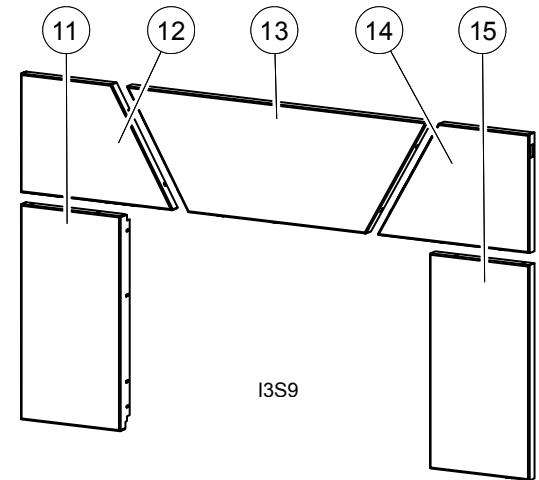

# IR3-1 ACCESSORIES (Page 2)

MKGK / MKGB / MKGR  
MKGA / MKGC / MKGT

MEGK / MEGB / MEGR  
MEGA / MEGT

ITEMS MAY NOT APPEAR EXACTLY AS ILLUSTRATED

REF. NO	PART NUMBER	DESCRIPTION
1	W263-0121	BOTTOM LEFT FLASHING (I3S6)
2	W263-0120	TOP LEFT FLASHING (I3S6)
3	W263-0119	CENTER FLASHING (I3S6)
4	W263-0118	TOP RIGHT FLASHING (I3S6)
5	W263-0117	BOTTOM RIGHT FLASHING (I3S6)
6	W263-0172	BOTTOM LEFT FLASHING (I3S7)
7	W263-0169	TOP LEFT FLASHING (I3S7)
8	W263-0170	CENTER FLASHING (I3S7)
9	W263-0168	TOP RIGHT FLASHING (I3S7)
10	W263-0171	BOTTOM RIGHT FLASHING (I3S7)
11	W263-0126	BOTTOM LEFT FLASHING (I3S7)
12	W263-0125	TOP LEFT FLASHING (I3S7)

REF. NO	PART NUMBER	DESCRIPTION
13	W263-0124	CENTER FLASHING (I3S7)
14	W263-0123	TOP RIGHT FLASHING (I3S7)
15	W263-0122	BOTTOM RIGHT FLASHING (I3S7)
16	W715-0561	HEARTH TRIM (GI-RB)
17	W525-0022	RAILS (GI-RB) (X2)
18	I3BK	BLOWER KIT
19	MKRY / MKRM	RIVER ROCK MEDIA KIT
20	GLASS MEDIA	MEDIA KIT (VARIOUS COLOURS)
21	MKRY3	RIVER ROCK MEDIA KIT (GREY)
22	GLASS MEDIA	MEDIA ENHANCEMENT KIT (VARIOUS COLOURS)
23	W385-0334	NAPOLEON LOGO