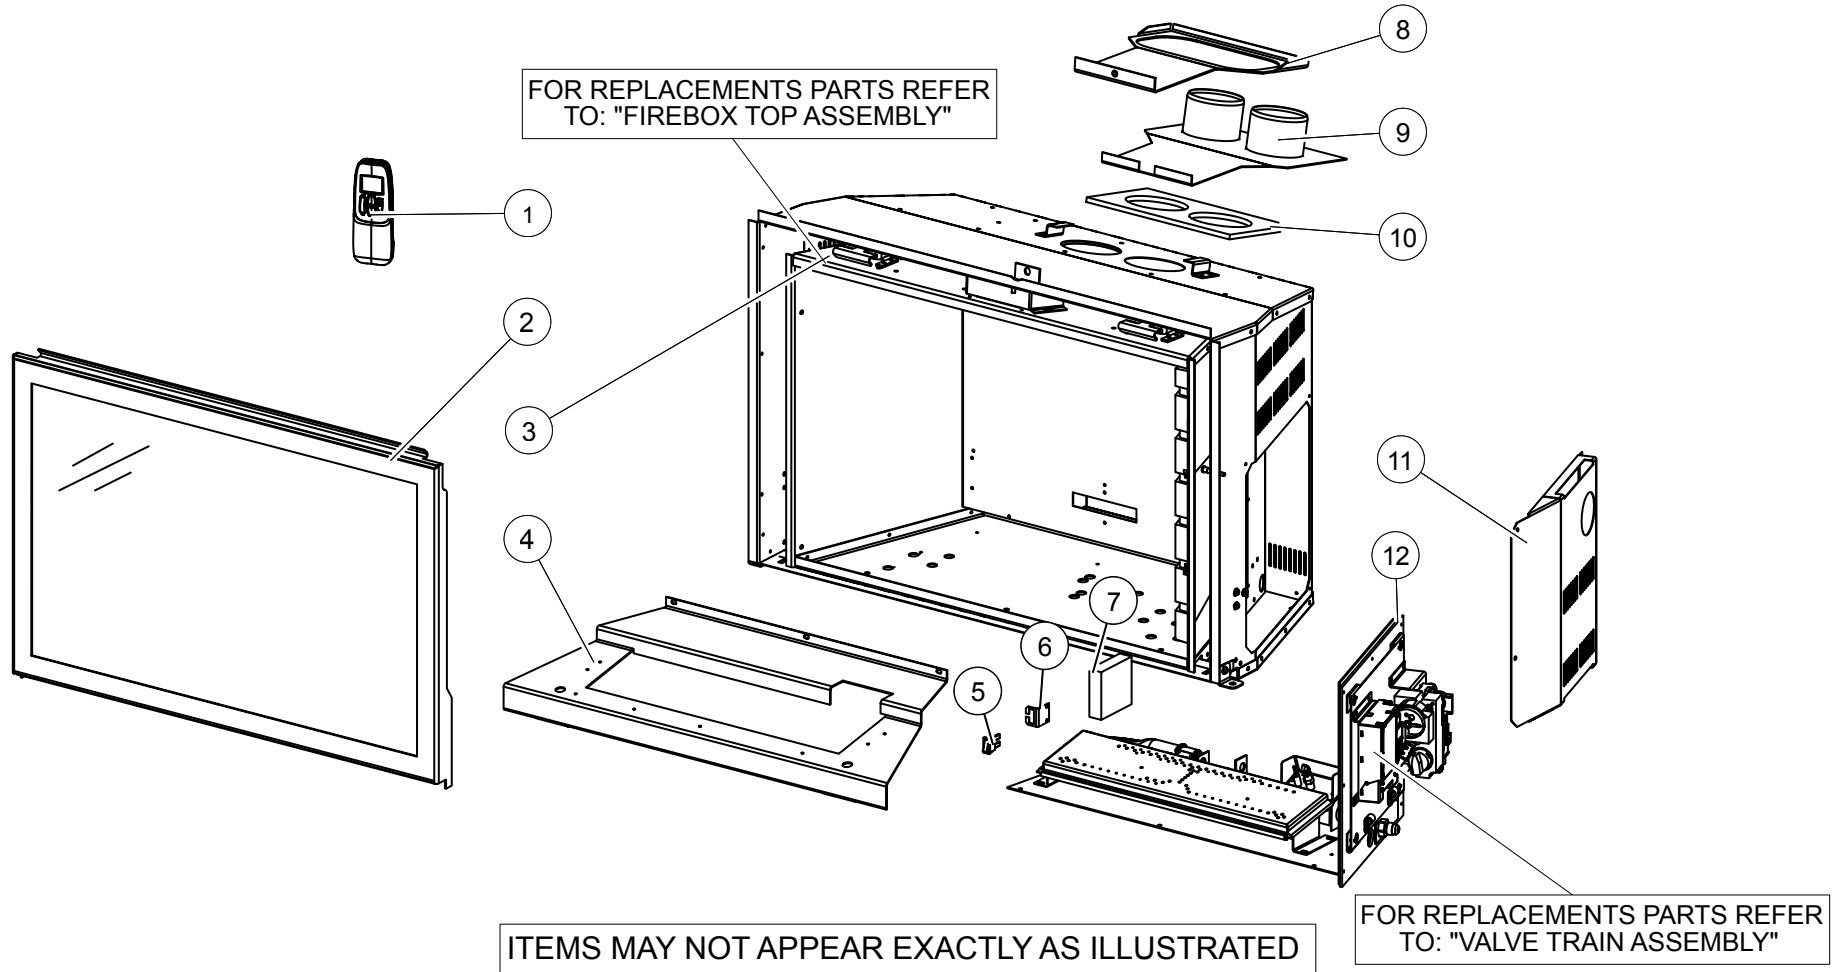

# IR3-1 OVERVIEW (Page 1)

REF. NO.	PART NUMBER	DESCRIPTION
1	W660-0143	HAND HELD REMOTE CONTROL
2	W010-2702	DOOR ASSEMBLY
3	W010-2742	FIREBOX TOP ASSEMBLY
4	W200-0381	BURNER COVER
5	W750-0289	ON/OFF SWITCH
6	W080-1315	SWITCH BRACKET
7	W350-0685	BATTERY HOUSING

REF. NO.	PART NUMBER	DESCRIPTION
8	W010-2651	VENT SLIDE ASSMBLY
9	W010-2628	VENT MOUNTING PLATE ASSEMBLY
10	W290-0183	VENT CONNECTION GASKET
11	W475-0872	OUTER PANEL
12	W010-3032	VALVE TRAIN ASSEMBLY