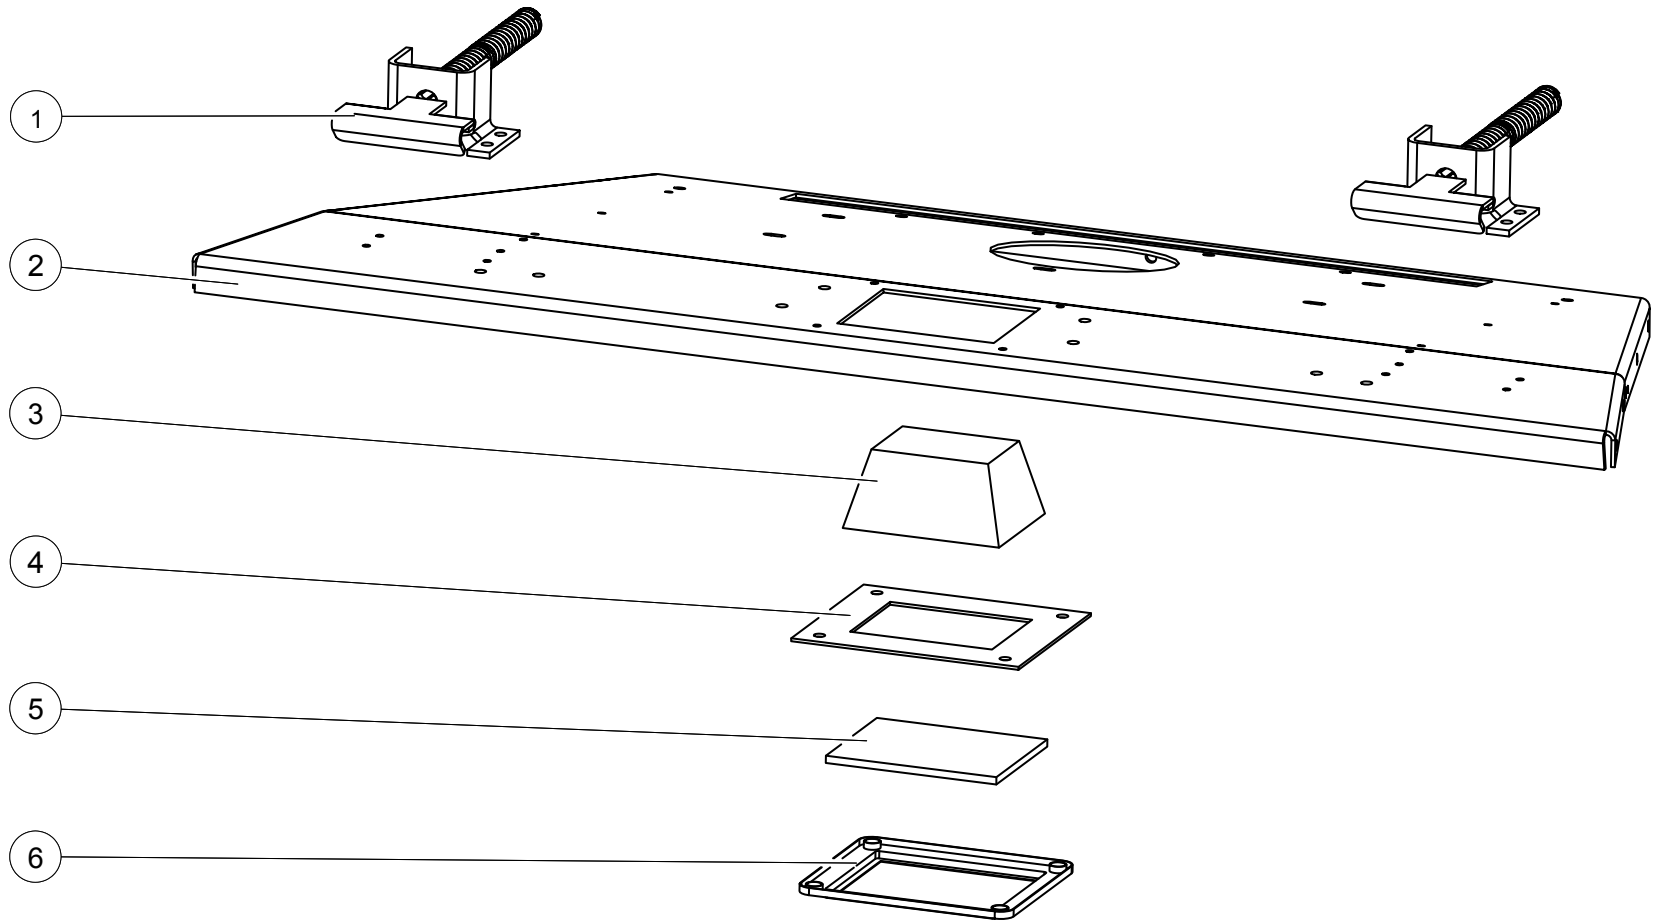

FIREBOX TOP ASSEMBLY

ITEMS MAY NOT APPEAR EXACTLY AS ILLUSTRATED

REF. NO.	PART NUMBER	DESCRIPTION
1	W010-2623	DOOR LATCHES (X2)
2	W705-0274	FIREBOX TOP
3	N402-0001	HIGH TEMP LIGHT ASSEMBLY
4	W290-0080	COVER PLATE GASKET

REF. NO.	PART NUMBER	DESCRIPTION
5	W300-0067	CERAMIC GLASS
6	W500-0288	LENS COVER PLATE