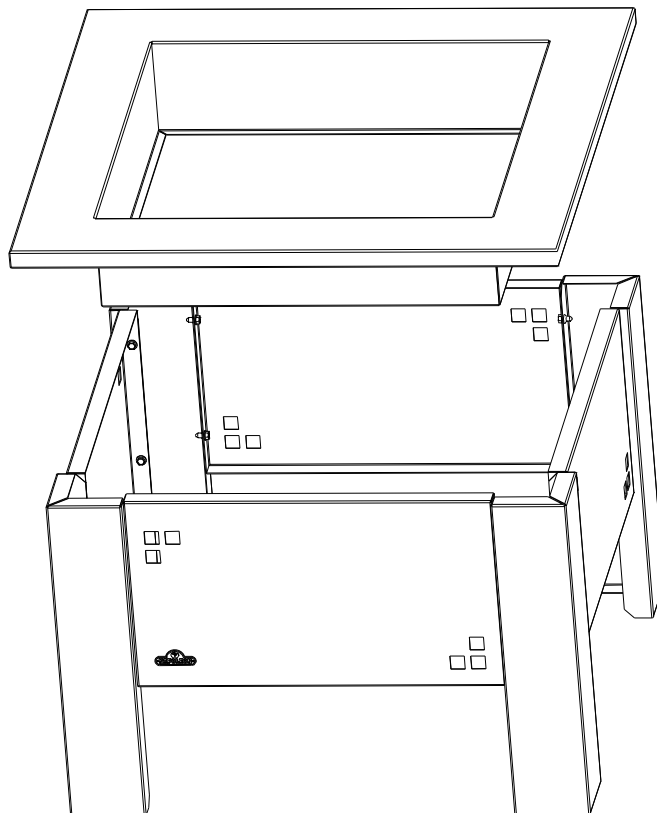

Never attempt to move the unit while operating.

Make sure unit is cool before moving, it will remain hot for a very long time after use.

Do not store propane bottle underneath Patioflame Table.

If Patioflame unit is to be hard piped to a natural gas or propane supply, the Patioflame Table must be lag bolted (not supplied) to the surface it is sitting on to prevent movement.

Do not operate the Patioflame if any part of this table has been damaged. Repair or replace the damaged component before operating this gas appliance.

16 x
N570-0026 (#14 x 1/2")

1 x N105-0012

1.500" SPLIT BUSHING