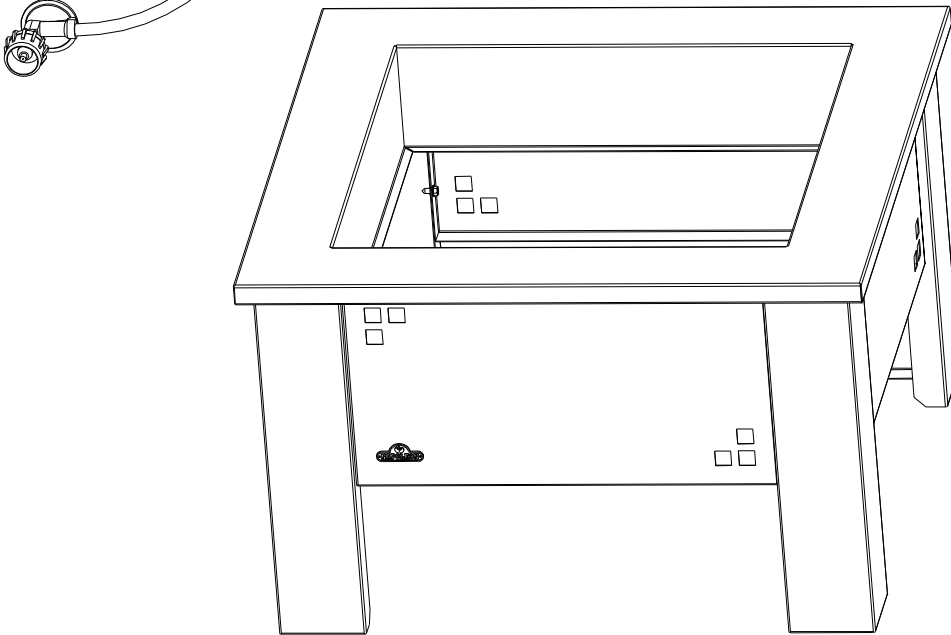

Install the tray with the flanges facing up if using the optional granite top trim.