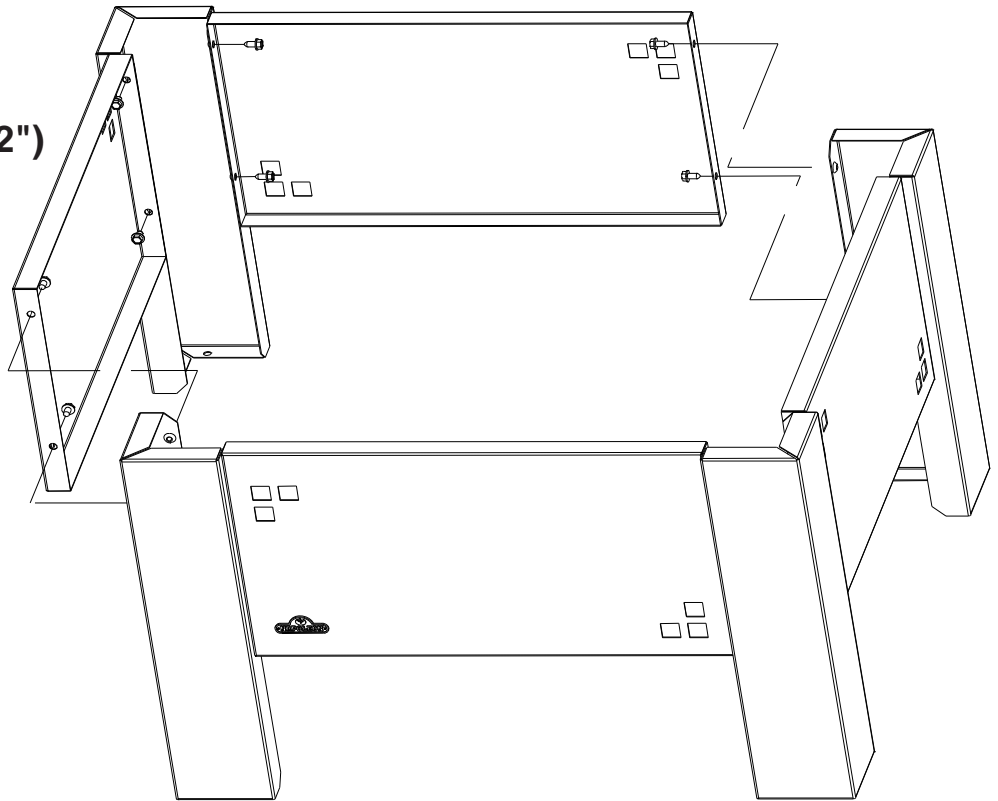

16 x
N570-0026 (#14 x 1/2")