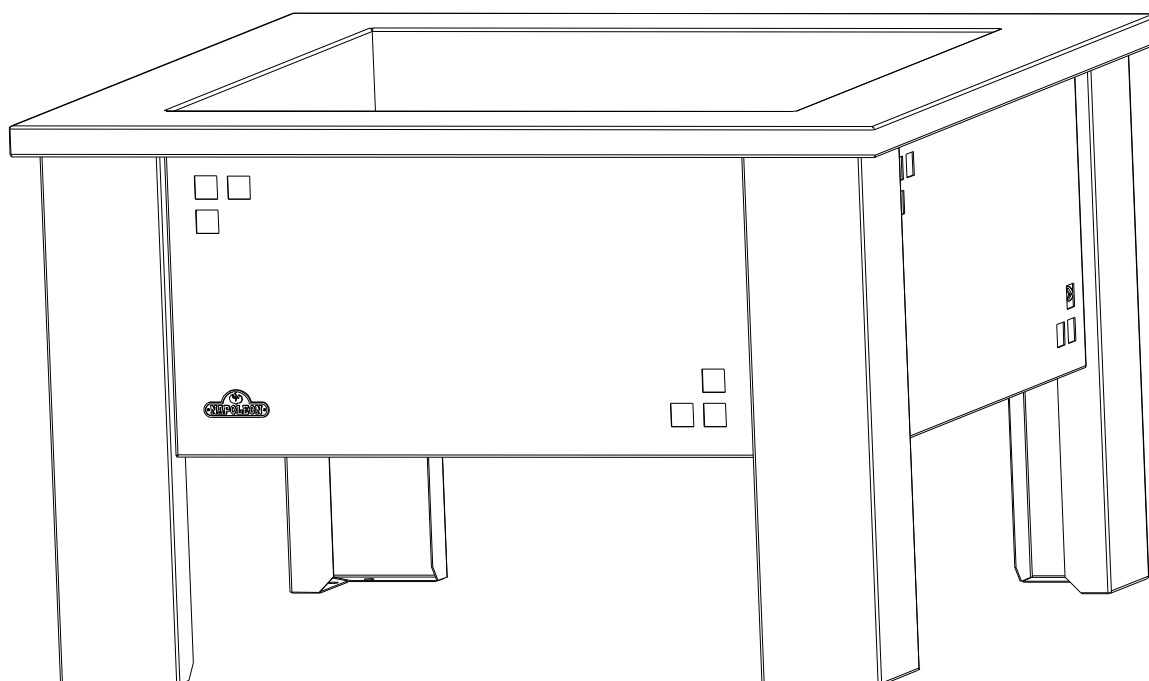

PATIOFLAME TABLE

Refer to the Patioflame main manual for complete operating, cleaning, and maintenance instructions.

Wolf Steel Ltd., 24 Napoleon Rd., Barrie, ON L4M 4Y8 Canada • (705)721-1212 • fax(705)722-6031
www.napoleonfireplaces.com • ask@napoleon.on.ca
Made in P.R.C.

**RETAIN THIS MANUAL FOR FUTURE REFERENCE.
GARDER CE LIVRE POUR RÉFÉRENCES FUTURES**

N415-0192/DEC 10/09