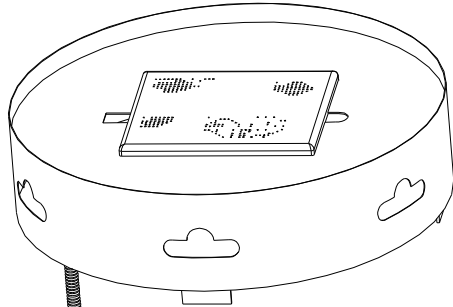

Never attempt to move the unit while operating.

Make sure unit is cool before moving, it will remain hot for a very long time after use.

Do not store propane bottle underneath Patioflame Table.

If Patioflame unit is to be hard piped to a natural gas or propane supply, the Patioflame Table must be lag bolted (not supplied) to the surface it is sitting on to prevent movement.

Do not operate the Patioflame if any part of this table has been damaged. Repair or replace the damaged component before operating this gas appliance.

16 x
N570-0026 (#14 x 1/2")

1 x N105-0012

1.500" SPLIT BUSHING

Install the bushing around the flexible connector and snap it into the hole in the tray.

The open areas between the Patioflame and the table may be filled with minimum 2" diameter stone, and covered with the included lava rock.