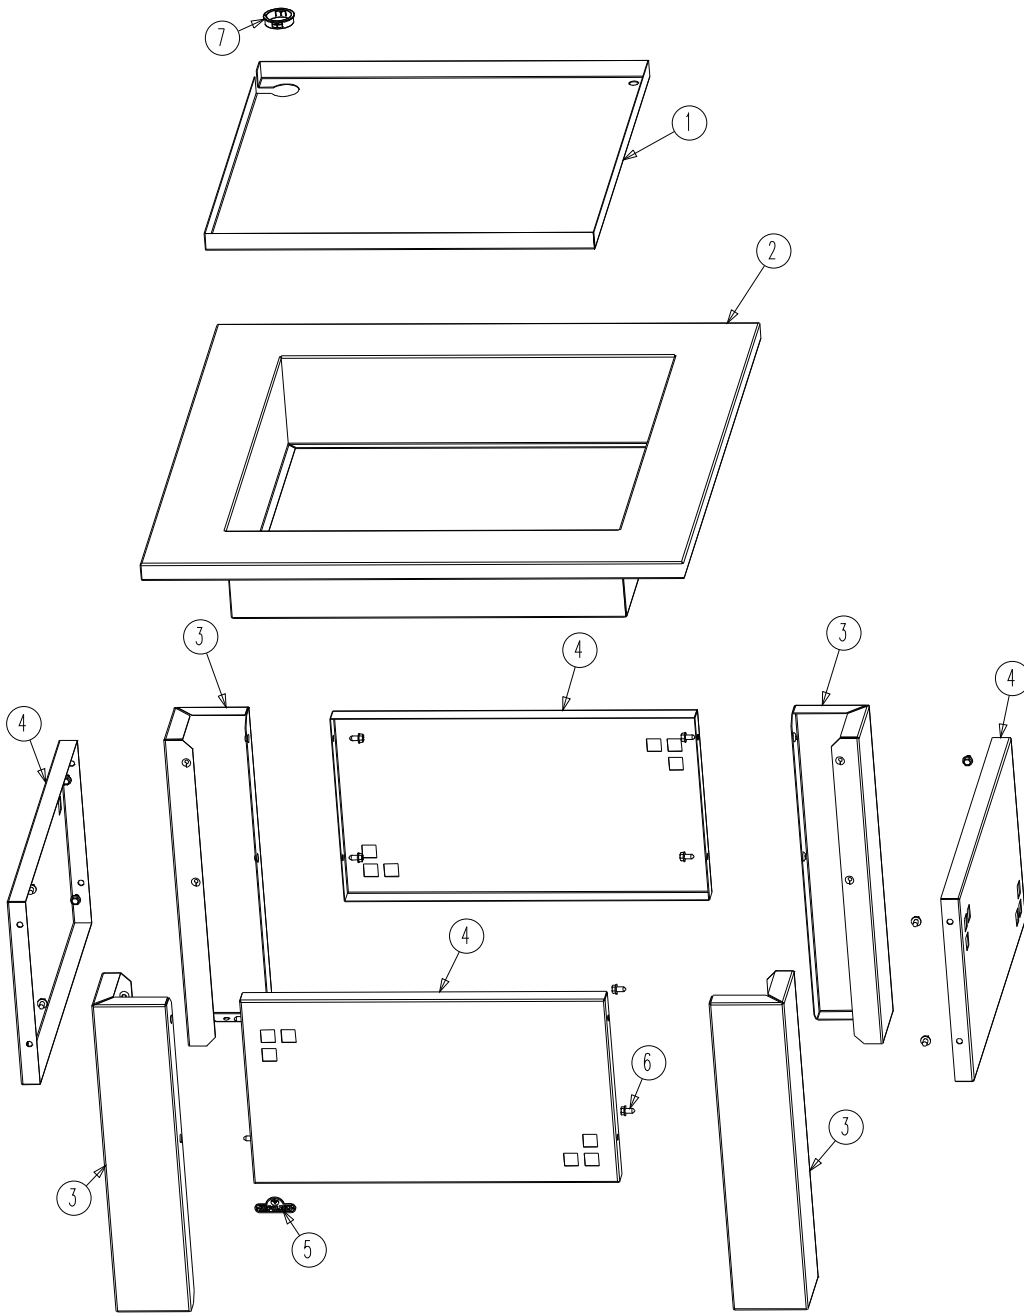

Item	Part #	Description
1	n080-0243p	support, patio flame
2	n010-0611	top panel
3	n075-0082p	leg
4	n475-0250	side panel
5	w385-0334	logo, NAPOLEON
6	n570-0080	#14 x 1/2" screw
7	n105-0012	snap bushing
	w550-0006	lava rock